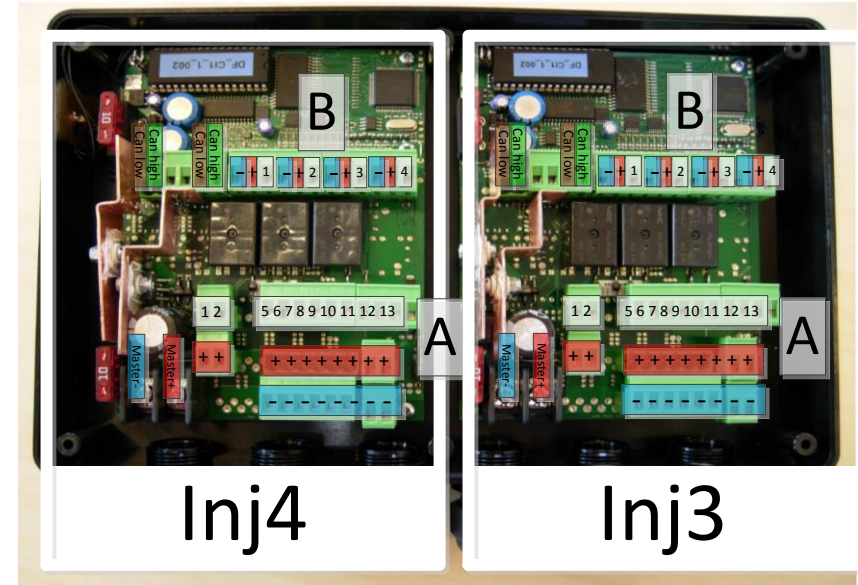

Tank stirring + to signal		SIZE	FSCM NO	DWG NO		REV
DRAWN	Martin Sørensen	A3		91010010 - Electrical diagram AB CC		2
ISSUED	19-03-2014	SCALE	1:1	SHEET	1 OF 2	

26/6-14(MS): Tank stirring + to signal		SIZE	FSCM NO	DWG NO		REV
DRAWN Martin Sørensen		A3		91010010 - Electrical diagram AB CC		2
ISSUED 19-03-2014		SCALE	1:1	SHEET	2 OF 2	