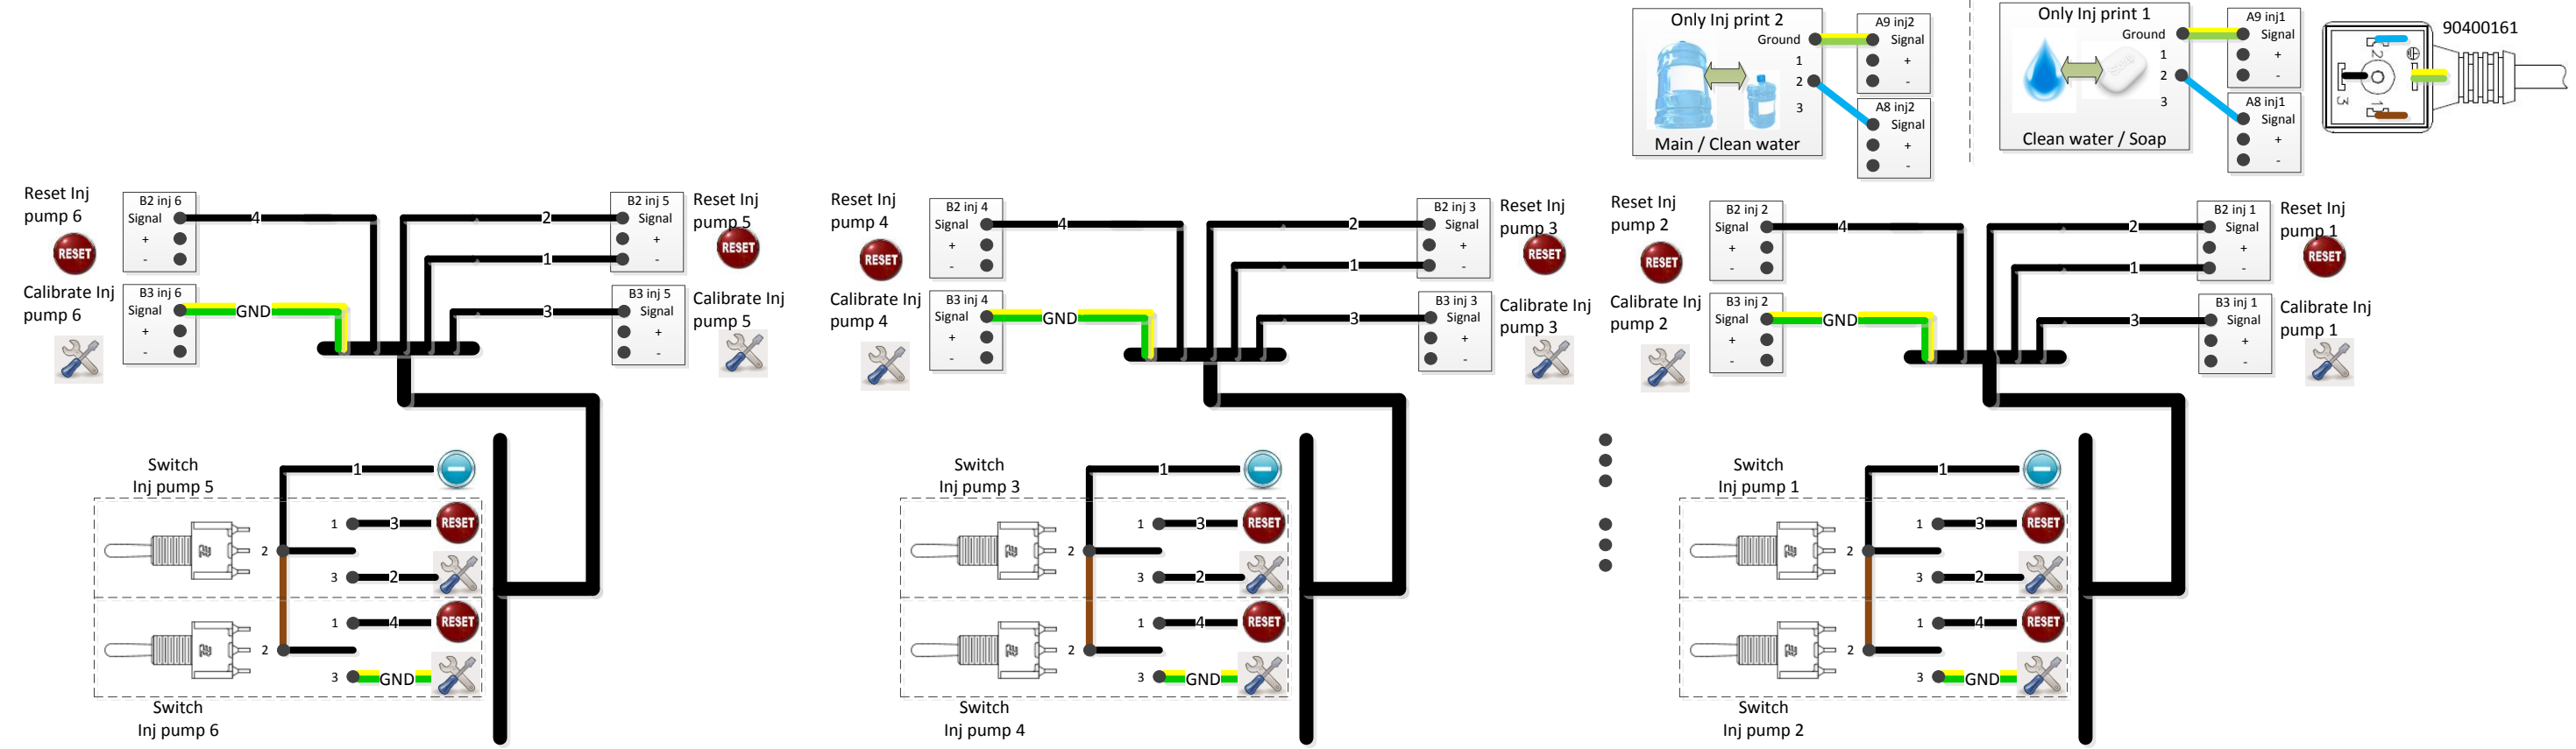

Tank stirring + to signal		SIZE	FSCM NO	DWG NO		REV
DRAWN	Martin Sørensen	A3		91010010 - Electrical diagram AB CC		2
ISSUED	19-03-2014	SCALE	1:1	SHEET	1 OF 2	

26/6-14(MS): Tank stirring + to signal		SIZE	FSCM NO	DWG NO		REV
DRAWN Martin Sørensen		A3		91010010 - Electrical diagram AB CC		2
ISSUED 19-03-2014		SCALE	1:1	SHEET	2 OF 2	