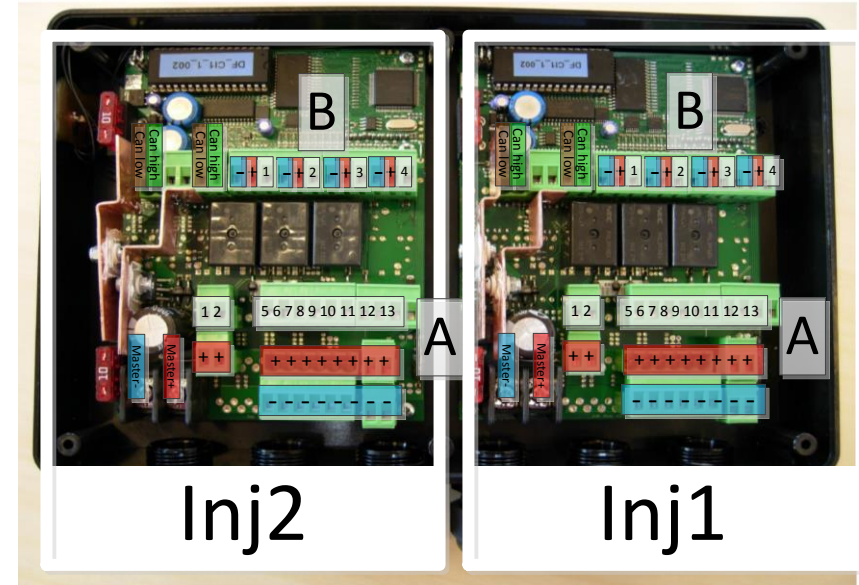

Tank stirring + to signal		SIZE	FSCM NO	DWG NO		REV
DRAWN	Martin Sørensen	A3		91010010 - Electrical diagram AB CC		2
ISSUED	19-03-2014	SCALE	1:1	SHEET	1 OF 2	

26/6-14(MS): Tank stirring + to signal		SIZE	FSCM NO	DWG NO		REV
DRAWN Martin Sørensen		A3		91010010 - Electrical diagram AB CC		2
ISSUED 19-03-2014		SCALE	1:1	SHEET	2 OF 2	