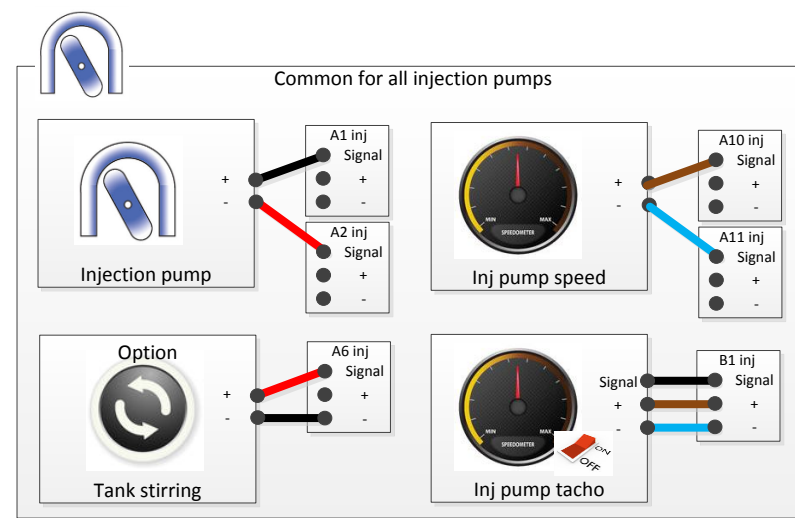

Tank stirring + to signal		SIZE	FSCM NO	DWG NO		REV
DRAWN	Martin Sørensen	A3		91010010 - Electrical diagram AB CC		2
ISSUED	19-03-2014	SCALE	1:1	SHEET	1 OF 2	

26/6-14(MS): Tank stirring + to signal		SIZE	FSCM NO	DWG NO		REV
DRAWN Martin Sørensen		A3		91010010 - Electrical diagram AB CC		2
ISSUED 19-03-2014		SCALE	1:1	SHEET	2 OF 2	