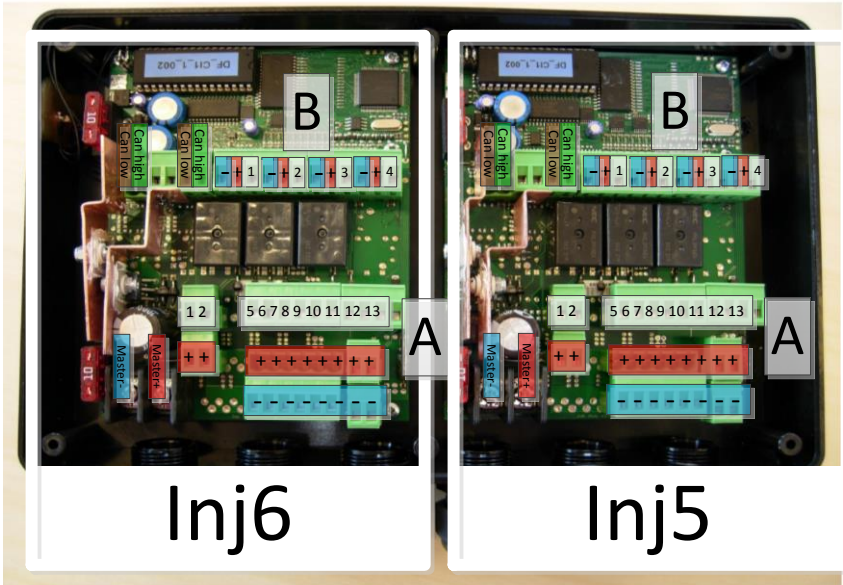

Tank stirring + to signal		SIZE	FSCM NO	DWG NO		REV
DRAWN	Martin Sørensen	A3		91010010 - Electrical diagram AB CC		2
ISSUED	19-03-2014	SCALE	1:1	SHEET	1 OF 2	

26/6-14(MS): Tank stirring + to signal		SIZE	FSCM NO	DWG NO		REV
DRAWN Martin Sørensen		A3		91010010 - Electrical diagram AB CC		2
ISSUED 19-03-2014		SCALE	1:1	SHEET	2 OF 2	